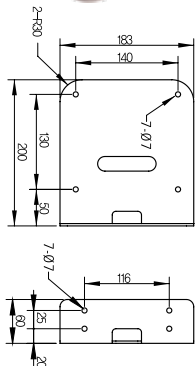

# Pole with mounting base

Part	Part #	Description
①	<b>MAP-0022*</b>	Ø20mm, 0.87 in (22 mm) pole
	<b>MAP-0060</b>	Ø20mm, 2.36 in (60 mm) pole
	<b>MAP-0240</b>	Ø20mm, 9.45 in (240 mm) pole
	<b>MAP-0750</b>	Ø20mm, 29.53 in (750 mm) pole
	<b>MAP-1000</b>	Ø20mm, 39.37 in (1000 mm) pole
②	<b>MAM-B070C</b>	Ø70mm Plastic Base
	<b>MAM-B070D</b>	Ø70mm Plastic Base with Water-Proof Rubber Gasket
	<b>MAM-B070R</b>	Ø70mm Plastic Base with 180° rotating pole holder
	<b>MAM-B090</b>	Ø90mm Plastic Base
③	<b>MAM-DS32</b>	Aluminum Base

## Pole Extension Adaptor

④	<b>MAP-M043</b>	Ø20mm, 1.69 in (43 mm) threaded pole with 2 nuts
	<b>MAP-M240</b>	Ø20mm, 9.45 in (240 mm) threaded pole with 2 nuts
	<b>MAP-M750</b>	Ø20mm, 29.53 in (750 mm) threaded pole with 2 nuts
⑤	<b>MAM-DS25</b>	L-angle Bracket

## 1/2" NPT Mounting Adaptor

**6 Wall Mounting Brackets**

**MAM-DS30**

**MAM-DS40**

**MAM-DS28**

**MAM-DS26**

**MAM-DS27**

**MAM-DS29**

**MAM-DS33**

**Wall mounting bracket**

Part	Part #	Description
1	<b>MAP-0022*</b>	Ø20mm, 0.87 in (22 mm) pole
	<b>MAP-0060</b>	Ø20mm, 2.36 in (60 mm) pole
	<b>MAP-0240</b>	Ø20mm, 9.45 in (240 mm) pole
	<b>MAP-0750</b>	Ø20mm, 29.53 in (750 mm) pole
	<b>MAP-1000</b>	Ø20mm, 39.37 in (1000 mm) pole
2	<b>MAM-B070C</b>	Ø70mm Plastic Base
	<b>MAM-B070D</b>	Ø70mm Plastic Base with Water-Proof Rubber Gasket
6	<b>MAM-DS30-BLK</b>	Plastic Wall Mounting Bracket, Black **
	<b>MAM-DS30-BGE</b>	Plastic Wall Mounting Bracket, Beige ***
	<b>MAM-DS40-BLK</b>	Plastic Wall Mounting Bracket, Black (Pole required)
6	<b>MAM-DS40-BGE</b>	Plastic Wall Mounting Bracket, Beige (Pole required)
	<b>MAM-DS28</b>	Metal Wall Mounting Bracket (Pole & Base required)
	<b>MAM-DS26</b>	Metal Wall Mounting Bracket
	<b>MAM-DS27</b>	Metal Wall Mounting Bracket
	<b>MAM-DS29</b>	Metal Wall Mounting Bracket
	<b>MAM-DS33</b>	Metal Wall Mounting Bracket