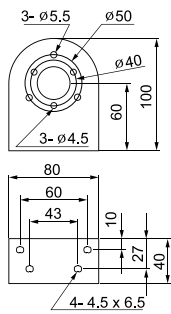

# Pole with mounting base

Part	Part #	Description
①	<b>MAP-0022*</b>	Ø20mm, 0.87 in (22 mm) pole
	<b>MAP-0060</b>	Ø20mm, 2.36 in (60 mm) pole
	<b>MAP-0240</b>	Ø20mm, 9.45 in (240 mm) pole
	<b>MAP-0750</b>	Ø20mm, 29.53 in (750 mm) pole
	<b>MAP-1000</b>	Ø20mm, 39.37 in (1000 mm) pole
②	<b>MAM-B070C</b>	Ø70mm Plastic Base
	<b>MAM-B070D</b>	Ø70mm Plastic Base with Water-Proof Rubber Gasket
	<b>MAM-B070R</b>	Ø70mm Plastic Base with 180° rotating pole holder
	<b>MAM-B090</b>	Ø90mm Plastic Base
③	<b>MAM-DS32</b>	Aluminum Base

## Pole Extension Adaptor

④	<b>MAP-M043</b>	Ø20mm, 1.69 in (43 mm) threaded pole with 2 nuts
	<b>MAP-M240</b>	Ø20mm, 9.45 in (240 mm) threaded pole with 2 nuts
	<b>MAP-M750</b>	Ø20mm, 29.53 in (750 mm) threaded pole with 2 nuts
⑤	<b>MAM-DS25</b>	L-angle Bracket

## 1/2" NPT Mounting Adaptor

**6 Wall Mounting Brackets**

**MAM-DS30**

**MAM-DS40**

**MAM-DS28**

**MAM-DS26**

**MAM-DS27**

**MAM-DS29**

**MAM-DS33**

**Wall mounting bracket**

Part	Part #	Description
1	<b>MAP-0022*</b>	Ø20mm, 0.87 in (22 mm) pole
	<b>MAP-0060</b>	Ø20mm, 2.36 in (60 mm) pole
	<b>MAP-0240</b>	Ø20mm, 9.45 in (240 mm) pole
	<b>MAP-0750</b>	Ø20mm, 29.53 in (750 mm) pole
	<b>MAP-1000</b>	Ø20mm, 39.37 in (1000 mm) pole
2	<b>MAM-B070C</b>	Ø70mm Plastic Base
	<b>MAM-B070D</b>	Ø70mm Plastic Base with Water-Proof Rubber Gasket
6	<b>MAM-DS30-BLK</b>	Plastic Wall Mounting Bracket, Black **
	<b>MAM-DS30-BGE</b>	Plastic Wall Mounting Bracket, Beige ***
	<b>MAM-DS40-BLK</b>	Plastic Wall Mounting Bracket, Black (Pole required)
6	<b>MAM-DS40-BGE</b>	Plastic Wall Mounting Bracket, Beige (Pole required)
	<b>MAM-DS28</b>	Metal Wall Mounting Bracket (Pole & Base required)
	<b>MAM-DS26</b>	Metal Wall Mounting Bracket
	<b>MAM-DS27</b>	Metal Wall Mounting Bracket
	<b>MAM-DS29</b>	Metal Wall Mounting Bracket
	<b>MAM-DS33</b>	Metal Wall Mounting Bracket