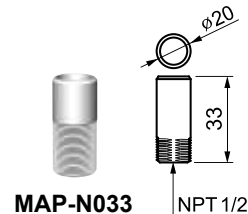

1/2" NPT Mounting Adaptor