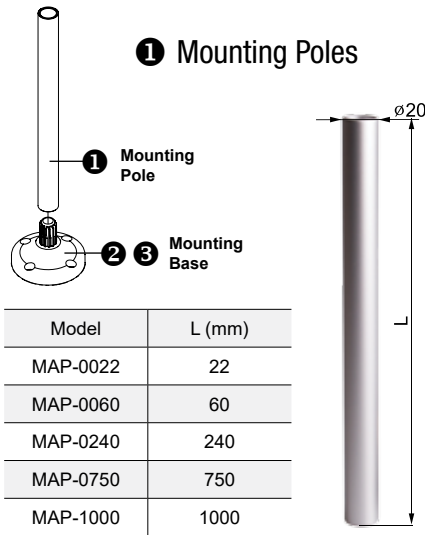

# Pole with mounting base

Part	Part #	Description
①	<b>MAP-0022*</b>	Ø20mm, 0.87 in (22 mm) pole
	<b>MAP-0060</b>	Ø20mm, 2.36 in (60 mm) pole
	<b>MAP-0240</b>	Ø20mm, 9.45 in (240 mm) pole
	<b>MAP-0750</b>	Ø20mm, 29.53 in (750 mm) pole
	<b>MAP-1000</b>	Ø20mm, 39.37 in (1000 mm) pole
②	<b>MAM-B070C</b>	Ø70mm Plastic Base
	<b>MAM-B070D</b>	Ø70mm Plastic Base with Water-Proof Rubber Gasket
	<b>MAM-B070R</b>	Ø70mm Plastic Base with 180° rotating pole holder
	<b>MAM-B090</b>	Ø90mm Plastic Base
③	<b>MAM-DS32</b>	Aluminum Base

## Pole Extension Adaptor

④	<b>MAP-M043</b>	Ø20mm, 1.69 in (43 mm) threaded pole with 2 nuts
	<b>MAP-M240</b>	Ø20mm, 9.45 in (240 mm) threaded pole with 2 nuts
	<b>MAP-M750</b>	Ø20mm, 29.53 in (750 mm) threaded pole with 2 nuts
⑤	<b>MAM-DS25</b>	L-angle Bracket