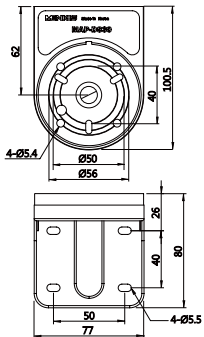

6 Wall Mounting Brackets