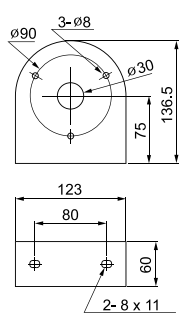

# Pole with mounting base

Part	Part #	Description
①	<b>MAP-0022*</b>	Ø20mm, 0.87 in (22 mm) pole
	<b>MAP-0060</b>	Ø20mm, 2.36 in (60 mm) pole
	<b>MAP-0240</b>	Ø20mm, 9.45 in (240 mm) pole
	<b>MAP-0750</b>	Ø20mm, 29.53 in (750 mm) pole
	<b>MAP-1000</b>	Ø20mm, 39.37 in (1000 mm) pole
②	<b>MAM-B070C</b>	Ø70mm Plastic Base
	<b>MAM-B070D</b>	Ø70mm Plastic Base with Water-Proof Rubber Gasket
	<b>MAM-B070R</b>	Ø70mm Plastic Base with 180° rotating pole holder
	<b>MAM-B090</b>	Ø90mm Plastic Base
③	<b>MAM-DS32</b>	Aluminum Base

## Pole Extension Adaptor

④	<b>MAP-M043</b>	Ø20mm, 1.69 in (43 mm) threaded pole with 2 nuts
	<b>MAP-M240</b>	Ø20mm, 9.45 in (240 mm) threaded pole with 2 nuts
	<b>MAP-M750</b>	Ø20mm, 29.53 in (750 mm) threaded pole with 2 nuts
⑤	<b>MAM-DS25</b>	L-angle Bracket

## 1/2" NPT Mounting Adaptor

**6 Wall Mounting Brackets**

**MAM-DS30**

**MAM-DS40**

**MAM-DS28**

**MAM-DS26**

**MAM-DS27**

**MAM-DS29**

**MAM-DS33**

**Wall mounting bracket**

Part	Part #	Description
1	<b>MAP-0022*</b>	Ø20mm, 0.87 in (22 mm) pole
	<b>MAP-0060</b>	Ø20mm, 2.36 in (60 mm) pole
	<b>MAP-0240</b>	Ø20mm, 9.45 in (240 mm) pole
	<b>MAP-0750</b>	Ø20mm, 29.53 in (750 mm) pole
	<b>MAP-1000</b>	Ø20mm, 39.37 in (1000 mm) pole
2	<b>MAM-B070C</b>	Ø70mm Plastic Base
	<b>MAM-B070D</b>	Ø70mm Plastic Base with Water-Proof Rubber Gasket
6	<b>MAM-DS30-BLK</b>	Plastic Wall Mounting Bracket, Black **
	<b>MAM-DS30-BGE</b>	Plastic Wall Mounting Bracket, Beige ***
	<b>MAM-DS40-BLK</b>	Plastic Wall Mounting Bracket, Black (Pole required)
6	<b>MAM-DS40-BGE</b>	Plastic Wall Mounting Bracket, Beige (Pole required)
	<b>MAM-DS28</b>	Metal Wall Mounting Bracket (Pole & Base required)
	<b>MAM-DS26</b>	Metal Wall Mounting Bracket
	<b>MAM-DS27</b>	Metal Wall Mounting Bracket
	<b>MAM-DS29</b>	Metal Wall Mounting Bracket
	<b>MAM-DS33</b>	Metal Wall Mounting Bracket