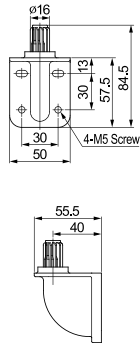

# Pole with mounting base

Part	Part #	Description
①	<b>MAP-0022*</b>	Ø20mm, 0.87 in (22 mm) pole
	<b>MAP-0060</b>	Ø20mm, 2.36 in (60 mm) pole
	<b>MAP-0240</b>	Ø20mm, 9.45 in (240 mm) pole
	<b>MAP-0750</b>	Ø20mm, 29.53 in (750 mm) pole
	<b>MAP-1000</b>	Ø20mm, 39.37 in (1000 mm) pole
②	<b>MAM-B070C</b>	Ø70mm Plastic Base
	<b>MAM-B070D</b>	Ø70mm Plastic Base with Water-Proof Rubber Gasket
	<b>MAM-B070R</b>	Ø70mm Plastic Base with 180° rotating pole holder
	<b>MAM-B090</b>	Ø90mm Plastic Base
③	<b>MAM-DS32</b>	Aluminum Base

## Pole Extension Adaptor

④	<b>MAP-M043</b>	Ø20mm, 1.69 in (43 mm) threaded pole with 2 nuts
	<b>MAP-M240</b>	Ø20mm, 9.45 in (240 mm) threaded pole with 2 nuts
	<b>MAP-M750</b>	Ø20mm, 29.53 in (750 mm) threaded pole with 2 nuts
⑤	<b>MAM-DS25</b>	L-angle Bracket

## 1/2" NPT Mounting Adaptor

**6 Wall Mounting Brackets**

**MAM-DS30**

**MAM-DS40**

**MAM-DS28**

**MAM-DS26**

**MAM-DS27**

**MAM-DS29**

**MAM-DS33**

**Wall mounting bracket**

Part	Part #	Description
1	<b>MAP-0022*</b>	Ø20mm, 0.87 in (22 mm) pole
	<b>MAP-0060</b>	Ø20mm, 2.36 in (60 mm) pole
	<b>MAP-0240</b>	Ø20mm, 9.45 in (240 mm) pole
	<b>MAP-0750</b>	Ø20mm, 29.53 in (750 mm) pole
	<b>MAP-1000</b>	Ø20mm, 39.37 in (1000 mm) pole
2	<b>MAM-B070C</b>	Ø70mm Plastic Base
	<b>MAM-B070D</b>	Ø70mm Plastic Base with Water-Proof Rubber Gasket
6	<b>MAM-DS30-BLK</b>	Plastic Wall Mounting Bracket, Black **
	<b>MAM-DS30-BGE</b>	Plastic Wall Mounting Bracket, Beige ***
	<b>MAM-DS40-BLK</b>	Plastic Wall Mounting Bracket, Black (Pole required)
6	<b>MAM-DS40-BGE</b>	Plastic Wall Mounting Bracket, Beige (Pole required)
	<b>MAM-DS28</b>	Metal Wall Mounting Bracket (Pole & Base required)
	<b>MAM-DS26</b>	Metal Wall Mounting Bracket
	<b>MAM-DS27</b>	Metal Wall Mounting Bracket
	<b>MAM-DS29</b>	Metal Wall Mounting Bracket
	<b>MAM-DS33</b>	Metal Wall Mounting Bracket