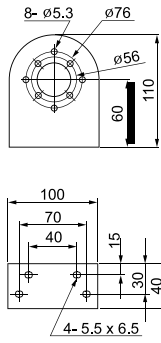

# Pole with mounting base

Part	Part #	Description
①	<b>MAP-0022*</b>	Ø20mm, 0.87 in (22 mm) pole
	<b>MAP-0060</b>	Ø20mm, 2.36 in (60 mm) pole
	<b>MAP-0240</b>	Ø20mm, 9.45 in (240 mm) pole
	<b>MAP-0750</b>	Ø20mm, 29.53 in (750 mm) pole
	<b>MAP-1000</b>	Ø20mm, 39.37 in (1000 mm) pole
②	<b>MAM-B070C</b>	Ø70mm Plastic Base
	<b>MAM-B070D</b>	Ø70mm Plastic Base with Water-Proof Rubber Gasket
	<b>MAM-B070R</b>	Ø70mm Plastic Base with 180° rotating pole holder
	<b>MAM-B090</b>	Ø90mm Plastic Base
③	<b>MAM-DS32</b>	Aluminum Base

## Pole Extension Adaptor

④	<b>MAP-M043</b>	Ø20mm, 1.69 in (43 mm) threaded pole with 2 nuts
	<b>MAP-M240</b>	Ø20mm, 9.45 in (240 mm) threaded pole with 2 nuts
	<b>MAP-M750</b>	Ø20mm, 29.53 in (750 mm) threaded pole with 2 nuts
⑤	<b>MAM-DS25</b>	L-angle Bracket

## 1/2" NPT Mounting Adaptor

**6 Wall Mounting Brackets**

**MAM-DS30**

**MAM-DS40**

**MAM-DS28**

**MAM-DS26**

**MAM-DS27**

**MAM-DS29**

**MAM-DS33**

**Wall mounting bracket**

Part	Part #	Description
1	<b>MAP-0022*</b>	Ø20mm, 0.87 in (22 mm) pole
	<b>MAP-0060</b>	Ø20mm, 2.36 in (60 mm) pole
	<b>MAP-0240</b>	Ø20mm, 9.45 in (240 mm) pole
	<b>MAP-0750</b>	Ø20mm, 29.53 in (750 mm) pole
	<b>MAP-1000</b>	Ø20mm, 39.37 in (1000 mm) pole
2	<b>MAM-B070C</b>	Ø70mm Plastic Base
	<b>MAM-B070D</b>	Ø70mm Plastic Base with Water-Proof Rubber Gasket
6	<b>MAM-DS30-BLK</b>	Plastic Wall Mounting Bracket, Black **
	<b>MAM-DS30-BGE</b>	Plastic Wall Mounting Bracket, Beige ***
	<b>MAM-DS40-BLK</b>	Plastic Wall Mounting Bracket, Black (Pole required)
6	<b>MAM-DS40-BGE</b>	Plastic Wall Mounting Bracket, Beige (Pole required)
	<b>MAM-DS28</b>	Metal Wall Mounting Bracket (Pole & Base required)
	<b>MAM-DS26</b>	Metal Wall Mounting Bracket
	<b>MAM-DS27</b>	Metal Wall Mounting Bracket
	<b>MAM-DS29</b>	Metal Wall Mounting Bracket
	<b>MAM-DS33</b>	Metal Wall Mounting Bracket