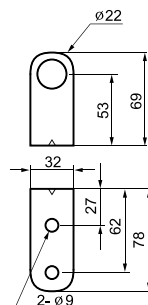

⑤ L-angle Bracket