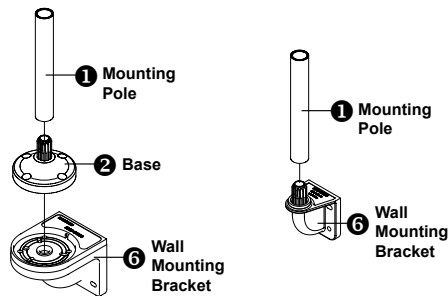

## ⑤ L-angle Bracket

## 1/2" NPT Mounting Adaptor

**6 Wall Mounting Brackets**

**MAM-DS30**

**MAM-DS40**

**MAM-DS28**

**MAM-DS26**

**MAM-DS27**

**MAM-DS29**

**MAM-DS33**

**Wall mounting bracket**

Part	Part #	Description
1	<b>MAP-0022*</b>	Ø20mm, 0.87 in (22 mm) pole
	<b>MAP-0060</b>	Ø20mm, 2.36 in (60 mm) pole
	<b>MAP-0240</b>	Ø20mm, 9.45 in (240 mm) pole
	<b>MAP-0750</b>	Ø20mm, 29.53 in (750 mm) pole
	<b>MAP-1000</b>	Ø20mm, 39.37 in (1000 mm) pole
2	<b>MAM-B070C</b>	Ø70mm Plastic Base
	<b>MAM-B070D</b>	Ø70mm Plastic Base with Water-Proof Rubber Gasket
6	<b>MAM-DS30-BLK</b>	Plastic Wall Mounting Bracket, Black **
	<b>MAM-DS30-BGE</b>	Plastic Wall Mounting Bracket, Beige ***
	<b>MAM-DS40-BLK</b>	Plastic Wall Mounting Bracket, Black (Pole required)
6	<b>MAM-DS40-BGE</b>	Plastic Wall Mounting Bracket, Beige (Pole required)
	<b>MAM-DS28</b>	Metal Wall Mounting Bracket (Pole & Base required)
	<b>MAM-DS26</b>	Metal Wall Mounting Bracket
	<b>MAM-DS27</b>	Metal Wall Mounting Bracket
	<b>MAM-DS29</b>	Metal Wall Mounting Bracket
	<b>MAM-DS33</b>	Metal Wall Mounting Bracket