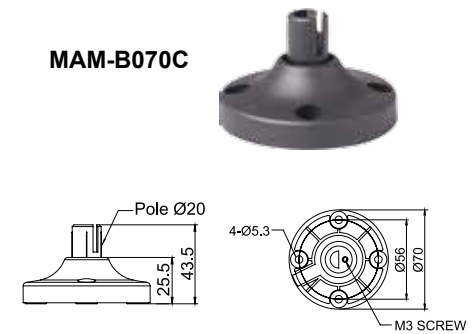

# Pole with mounting base

Part	Part #	Description
①	<b>MAP-0022*</b>	Ø20mm, 0.87 in (22 mm) pole
	<b>MAP-0060</b>	Ø20mm, 2.36 in (60 mm) pole
	<b>MAP-0240</b>	Ø20mm, 9.45 in (240 mm) pole
	<b>MAP-0750</b>	Ø20mm, 29.53 in (750 mm) pole
	<b>MAP-1000</b>	Ø20mm, 39.37 in (1000 mm) pole
②	<b>MAM-B070C</b>	Ø70mm Plastic Base
	<b>MAM-B070D</b>	Ø70mm Plastic Base with Water-Proof Rubber Gasket
	<b>MAM-B070R</b>	Ø70mm Plastic Base with 180° rotating pole holder
	<b>MAM-B090</b>	Ø90mm Plastic Base
③	<b>MAM-DS32</b>	Aluminum Base

## ② Plastic Mounting Bases

\* MAM-0022 CANNOT be used with PTE & PTM Series.

## Pole Extension Adaptor

④	<b>MAP-M043</b>	Ø20mm, 1.69 in (43 mm) threaded pole with 2 nuts
	<b>MAP-M240</b>	Ø20mm, 9.45 in (240 mm) threaded pole with 2 nuts
	<b>MAP-M750</b>	Ø20mm, 29.53 in (750 mm) threaded pole with 2 nuts
⑤	<b>MAM-DS25</b>	L-angle Bracket