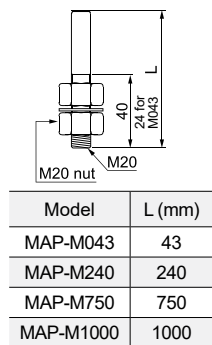

Pole with wall mounting bracket

④ Threaded Poles

Pole Mounting Adaptor