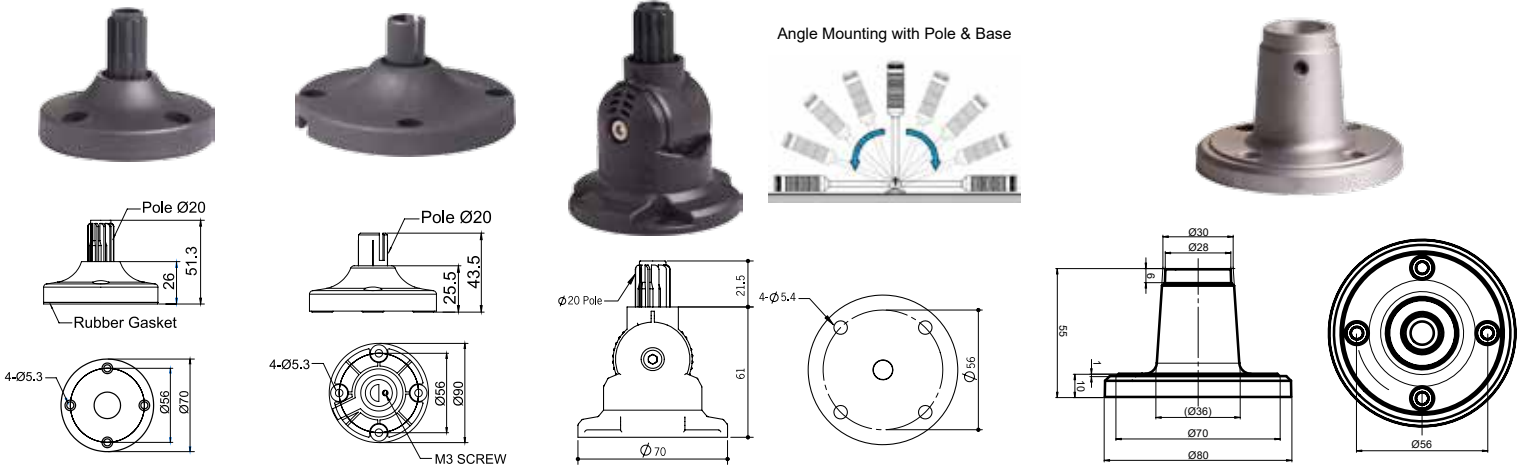

# Pole with mounting base

Part	Part #	Description
①	<b>MAP-0022*</b>	Ø20mm, 0.87 in (22 mm) pole
	<b>MAP-0060</b>	Ø20mm, 2.36 in (60 mm) pole
	<b>MAP-0240</b>	Ø20mm, 9.45 in (240 mm) pole
	<b>MAP-0750</b>	Ø20mm, 29.53 in (750 mm) pole
	<b>MAP-1000</b>	Ø20mm, 39.37 in (1000 mm) pole
②	<b>MAM-B070C</b>	Ø70mm Plastic Base
	<b>MAM-B070D</b>	Ø70mm Plastic Base with Water-Proof Rubber Gasket
	<b>MAM-B070R</b>	Ø70mm Plastic Base with 180° rotating pole holder
	<b>MAM-B090</b>	Ø90mm Plastic Base
③	<b>MAM-DS32</b>	Aluminum Base

## ② Plastic Mounting Bases

\* MAM-0022 CANNOT be used with PTE & PTM Series.

## ③ Aluminum Mounting Bases

**MAM-B070D**

**MAM-B090**

**MAM-B070R**

**MAM-DS32**

# Pole with wall mounting bracket