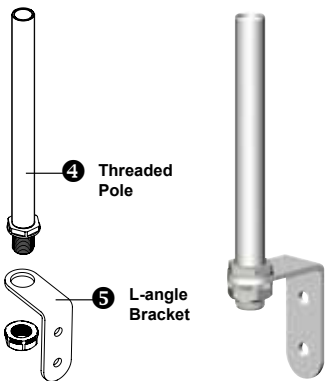

Pole with wall mounting bracket

④ Threaded Poles

Pole Mounting Adaptor