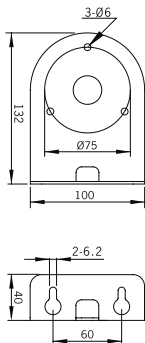

# Pole with mounting base

Part	Part #	Description
①	<b>MAP-0022*</b>	Ø20mm, 0.87 in (22 mm) pole
	<b>MAP-0060</b>	Ø20mm, 2.36 in (60 mm) pole
	<b>MAP-0240</b>	Ø20mm, 9.45 in (240 mm) pole
	<b>MAP-0750</b>	Ø20mm, 29.53 in (750 mm) pole
	<b>MAP-1000</b>	Ø20mm, 39.37 in (1000 mm) pole
②	<b>MAM-B070C</b>	Ø70mm Plastic Base
	<b>MAM-B070D</b>	Ø70mm Plastic Base with Water-Proof Rubber Gasket
	<b>MAM-B070R</b>	Ø70mm Plastic Base with 180° rotating pole holder
	<b>MAM-B090</b>	Ø90mm Plastic Base
③	<b>MAM-DS32</b>	Aluminum Base

## Pole Extension Adaptor

④	<b>MAP-M043</b>	Ø20mm, 1.69 in (43 mm) threaded pole with 2 nuts
	<b>MAP-M240</b>	Ø20mm, 9.45 in (240 mm) threaded pole with 2 nuts
	<b>MAP-M750</b>	Ø20mm, 29.53 in (750 mm) threaded pole with 2 nuts
⑤	<b>MAM-DS25</b>	L-angle Bracket

## 1/2" NPT Mounting Adaptor

**6 Wall Mounting Brackets**

**MAM-DS30**

**MAM-DS40**

**MAM-DS28**

**MAM-DS26**

**MAM-DS27**

**MAM-DS29**

**MAM-DS33**

**Wall mounting bracket**

Part	Part #	Description
1	<b>MAP-0022*</b>	Ø20mm, 0.87 in (22 mm) pole
	<b>MAP-0060</b>	Ø20mm, 2.36 in (60 mm) pole
	<b>MAP-0240</b>	Ø20mm, 9.45 in (240 mm) pole
	<b>MAP-0750</b>	Ø20mm, 29.53 in (750 mm) pole
	<b>MAP-1000</b>	Ø20mm, 39.37 in (1000 mm) pole
2	<b>MAM-B070C</b>	Ø70mm Plastic Base
	<b>MAM-B070D</b>	Ø70mm Plastic Base with Water-Proof Rubber Gasket
6	<b>MAM-DS30-BLK</b>	Plastic Wall Mounting Bracket, Black **
	<b>MAM-DS30-BGE</b>	Plastic Wall Mounting Bracket, Beige ***
	<b>MAM-DS40-BLK</b>	Plastic Wall Mounting Bracket, Black (Pole required)
6	<b>MAM-DS40-BGE</b>	Plastic Wall Mounting Bracket, Beige (Pole required)
	<b>MAM-DS28</b>	Metal Wall Mounting Bracket (Pole & Base required)
	<b>MAM-DS26</b>	Metal Wall Mounting Bracket
	<b>MAM-DS27</b>	Metal Wall Mounting Bracket
	<b>MAM-DS29</b>	Metal Wall Mounting Bracket
	<b>MAM-DS33</b>	Metal Wall Mounting Bracket