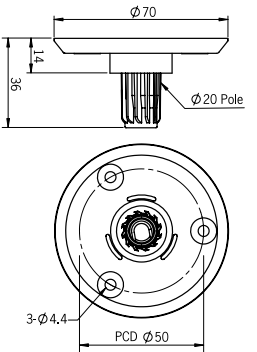

Pole with wall mounting bracket

④ Threaded Poles

Pole Mounting Adaptor